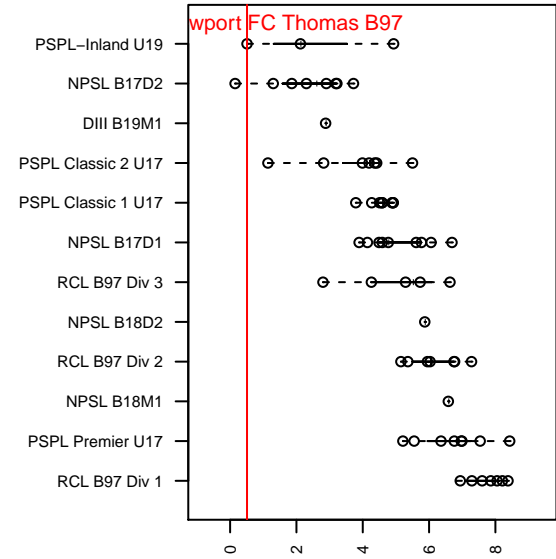

IEYSA Newport FC Thomas B97

Inland Empire YSA
Newport, WA
B97 total strength=1147
attack=4.72 defense=2.34
fall league = PSPL-Inland U19

alt names used:

Venues played:
2014 PSPL-Inland U19

IEYSA Newport FC Thomas B97
Dots are actual minus expected GF (blue circles) and GA (red triangles).
Blue line is smoothed change in attack strength. Red is smoothed change in defense strength.

**attack and defense variance (black dot)
relative to other teams
and top 10 in region**

**attack and defense rating
relative to others at age
and all opponents in last 13 months**

Performance relative to 13 month average